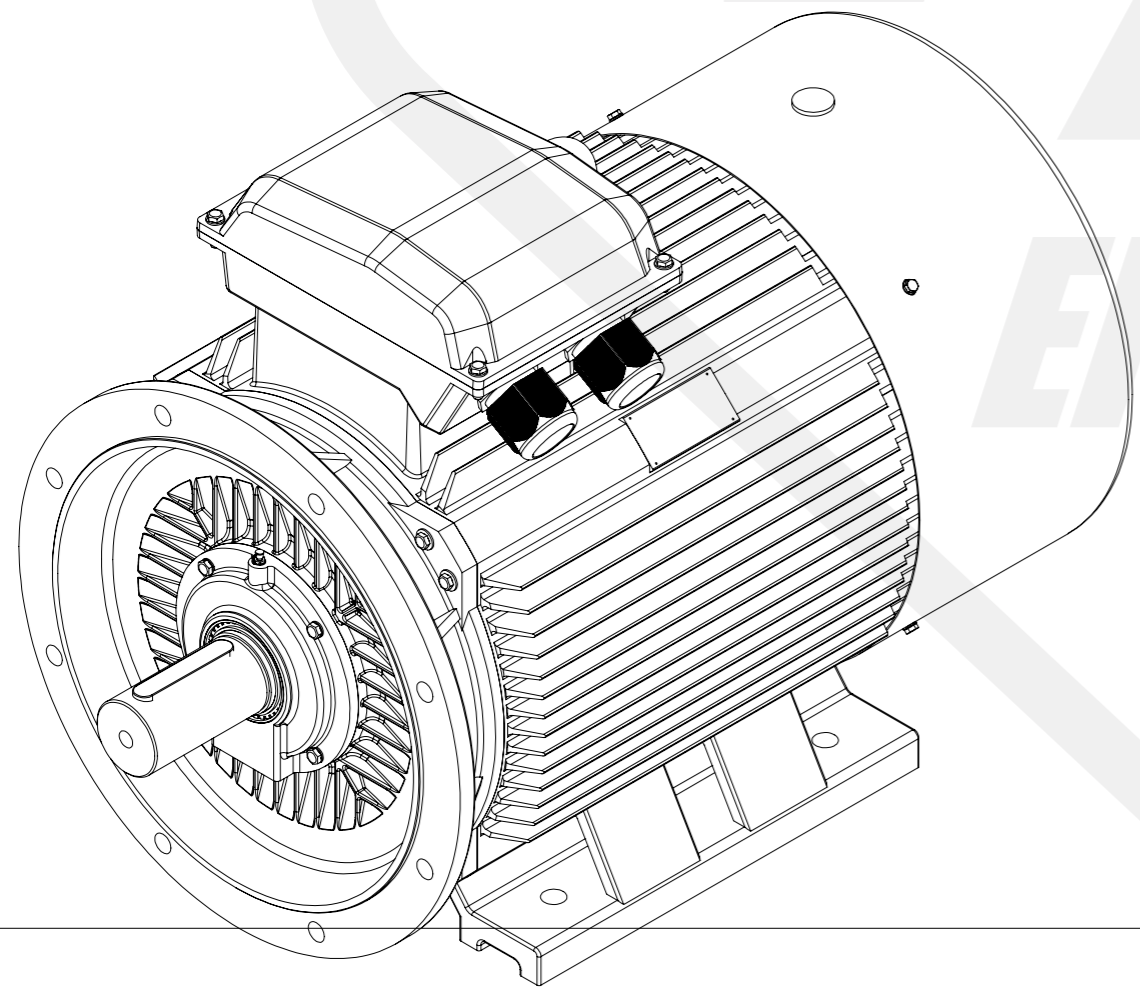

Electric s.r.o.

4LC-315S-4-8P-B35  
Mounting diagram